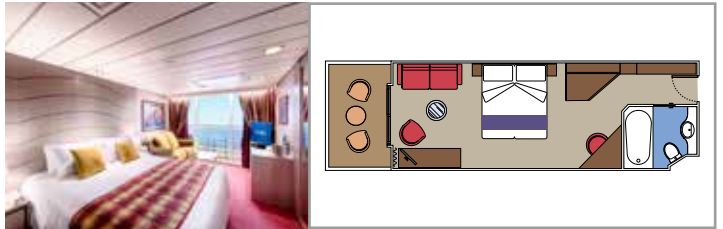

# CABIN TYPE

BALCONY CABIN

SUITE

SUITE

BALCONY

OCEAN VIEW

INTERIOR

OCEAN VIEW CABIN

## INCLUDED FACILITIES

- Sitting area with sofa
- Spacious wardrobe
- Comfortable double or single beds (on request)
- Bathroom with bathtub, vanity area with hairdryer
- Interactive TV, telephone, safe, minibar and air conditioning
- Wifi connection available (for a fee)

### DELUXE SUITE AUREA

SR1

 ≈23
  ≈5
  10
  3

The images are representative only. Size, layout and furniture may vary (within the same cabin category).

 Cabin size (m<sup>2</sup>)

 Balcony size (m<sup>2</sup>)