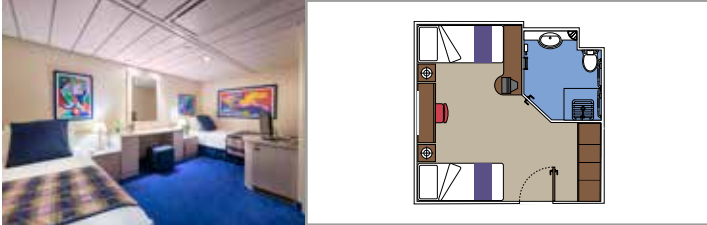

INTERIOR

Available in:

- › **Junior Interior (IM2)**
  cabin size 21m²; medium deck location (deck 9)
- › **Junior Interior (IM1)**
  cabin size 13m²; low deck location (deck 7-8)

Cabin for guests with disabilities or reduced mobility has only single beds.
The image is representative only; the size, layout and furniture may vary (within the same cabin category).

FACILITIES FOR GUESTS WITH DISABILITIES OR REDUCED MOBILITY

Cabin door width	62 to 88 cm
Bathroom door width	88 cm
Size of cabin (floor space)	10,8 to 17 m²
Size of bathroom	2,2 to 4 m²
Is there a fold-down seat in the shower?	Yes
Height of seat from the floor	45 cm
Does the WC seat have grab rails?	Yes
Are wheelchairs available on board?	In limited numbers*
Are all decks/public areas accessible?	Yes
Are all lifeboats wheelchair-accessible?	No**
Do the lifts have deck indicators?	Visual, Audio & Braille
Can severely visually impaired/blind guests be catered for on the cruise?	Only with full-time carer

* Only for embarkation, disembarkation and emergencies.

** In the event of an emergency, dedicated personnel will help guests with disabilities or reduced mobility to board lifeboats.