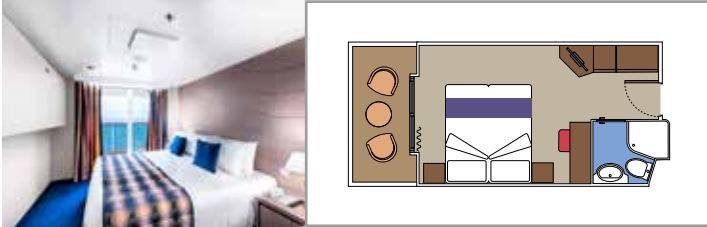

## INCLUDED FACILITIES

- Sitting area with sofa
- Spacious wardrobe
- Comfortable double or single beds (on request)
- Bathroom with bathtub, vanity area with hairdryer
- Interactive TV, telephone, safe, minibar and air conditioning
- Wifi connection available (for a fee)

## INCLUDED FACILITIES

Comfortable double or single beds (on request)

Bathroom with shower, vanity area with hairdryer

Interactive TV, telephone, safe, minibar and air conditioning

Wifi connection available (for a fee)

## JUNIOR BALCONY

BM1

› Low deck location

The images are representative only. Size, layout and furniture may vary (within the same cabin category).

Cabin size (m²)

Balcony size (m²)

Deck location

Accommodating up to

## INCLUDED FACILITIES

- Window with sea view
- Comfortable double or single beds (on request)
- Bathroom with shower, vanity area with hairdryer
- Interactive TV, telephone, safe, minibar and air conditioning
- Wifi connection available (for a fee)