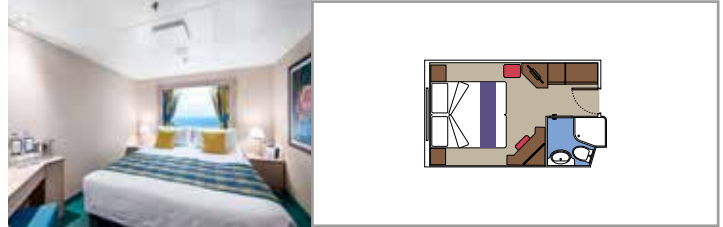

JUNIOR OCEAN VIEW

OM2

≈13
9-10
4

› Medium deck location