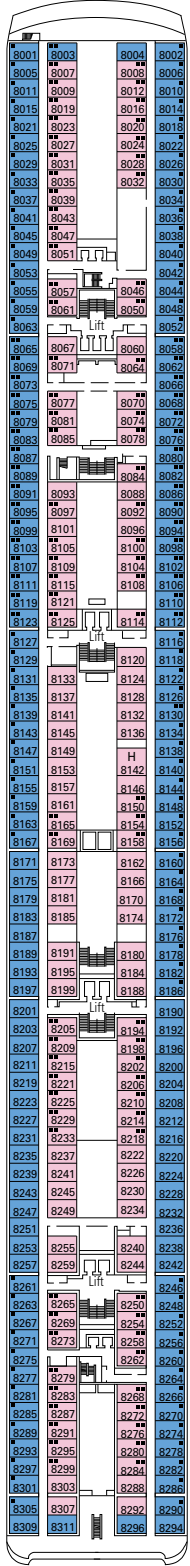

DECK 8
PAGANINI