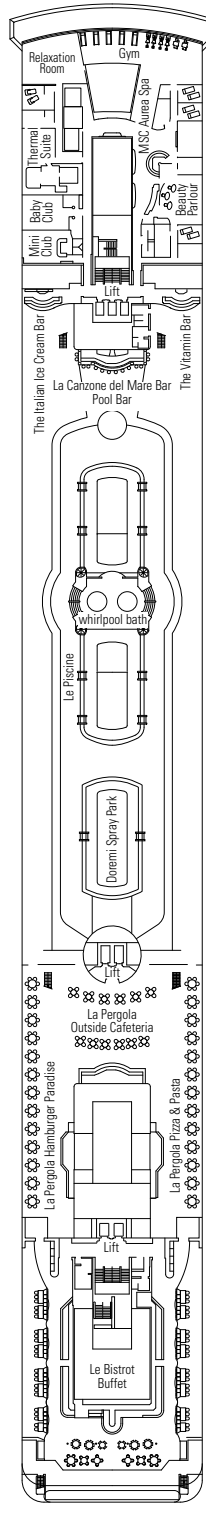

DECK 11
VIVALDI