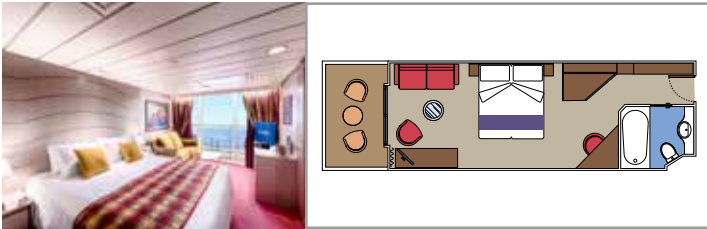

SUITE AUREA

INCLUDED FACILITIES

- Sitting area with sofa
- Spacious wardrobe
- Comfortable double or single beds (on request)
- Bathroom with bathtub, vanity area with hairdryer
- Interactive TV, telephone, safe, minibar and air conditioning
- Wifi connection available (for a fee)

DELUXE SUITE AUREA

SR2

≈23
≈5
12
3

› High deck location