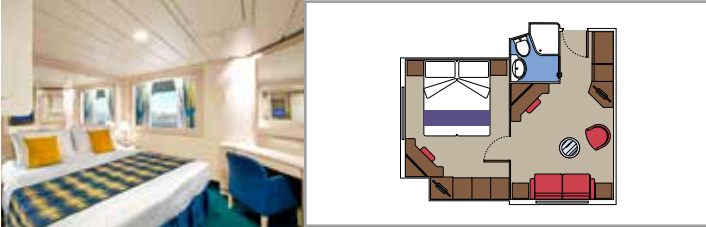

OCEAN VIEW

INCLUDED FACILITIES

- Window with sea view
- Comfortable double or single beds (on request)
- Bathroom with shower, vanity area with hairdryer
- Interactive TV, telephone, safe, minibar and air conditioning
- Wifi connection available (for a fee)

PREMIUM OCEAN VIEW

OL1

≈22
9
4

› Low deck location