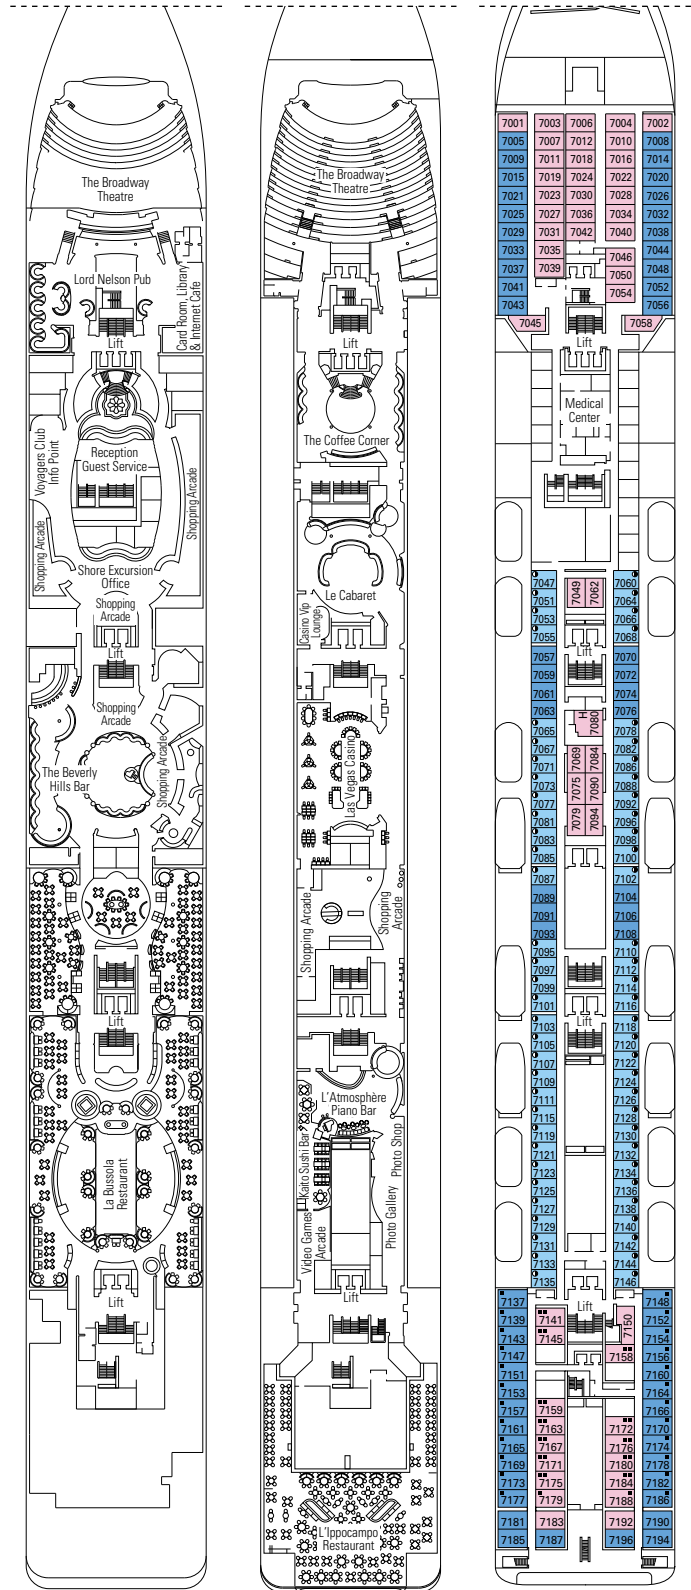

DECK 5
VERDI

DECK 6
PUCCINI

DECK 7
SCARLATTI