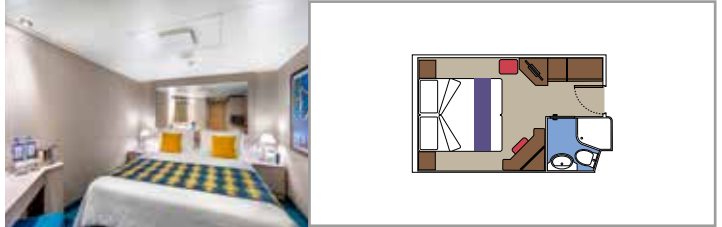

## INCLUDED FACILITIES

- Sitting area with sofa
- Spacious wardrobe
- Comfortable double or single beds (on request)
- Bathroom with bathtub, vanity area with hairdryer
- Interactive TV, telephone, safe, minibar and air conditioning
- Wifi connection available (for a fee)

## INCLUDED FACILITIES

Comfortable double or single beds (on request)

Bathroom with shower, vanity area with hairdryer

Interactive TV, telephone, safe, minibar and air conditioning

Wifi connection available (for a fee)

## INCLUDED FACILITIES

- Window with sea view
- Comfortable double or single beds (on request)
- Bathroom with shower, vanity area with hairdryer
- Interactive TV, telephone, safe, minibar and air conditioning
- Wifi connection available (for a fee)

### JUNIOR INTERIOR

IM1

 ≈12-13
  7-8
  4

› Low deck location

The images are representative only. Size, layout and furniture may vary (within the same cabin category).

 Cabin size (m<sup>2</sup>)

 Balcony size (m<sup>2</sup>)