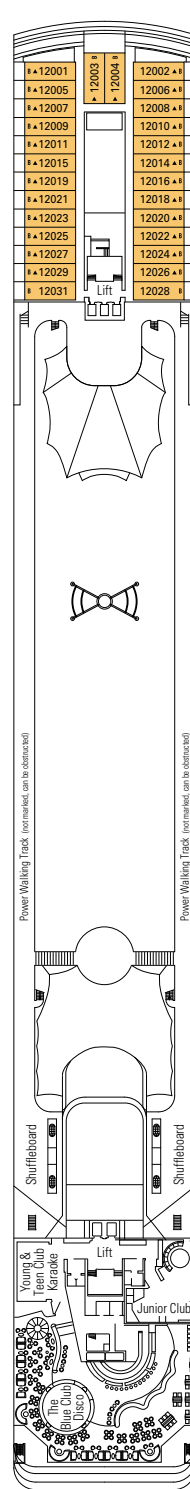

DECK 12
ROSSINI