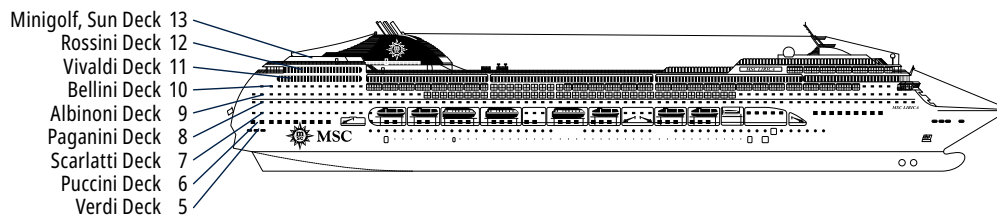

MSC LIRICA

# TECHNICAL CHARACTERISTICS OF THE SHIP

TOP 13 EXCLUSIVE SOLARIUM

TECHNICAL CHARACTERISTICS OF THE SHIP	
GROSS TONNAGE	65.591 tons
LENGTH / BEAM / HEIGHT	274,9 m / 28,8 m / 54 m
DECKS	13, included 9 for guests
LIFTS	9
VOLTAGE (IN CABIN)	110/220 volts
MAXIMUM SPEED	20,1 knots
STABILIZERS	Stabilized with 2 fins
NUMBER OF PASSENGERS	2.648
NUMBER OF CABINS	992, included 5 for guests with disabilities or reduced mobility
CREW MEMBERS	Approx. 752
POOLS	2, both with child-appropriate areas
WHIRLPOOLS	2 whirlpool baths