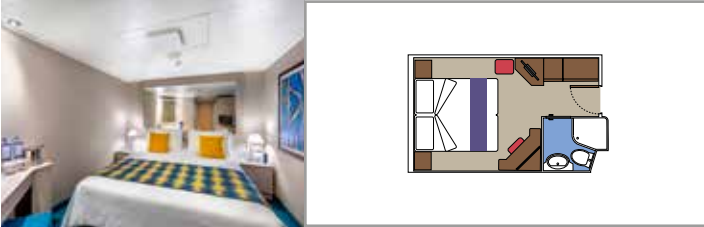

INTERIOR

INCLUDED FACILITIES

Comfortable double or single beds (on request)*

Bathroom with shower, vanity area and hairdryer

Interactive TV, telephone, safe, minibar and air conditioning

Wifi connection available (for a fee)

*Cabin for guests with disabilities or reduced mobility has only single beds.

JUNIOR INTERIOR

IM2

≈13
9-10
4

› Medium deck location