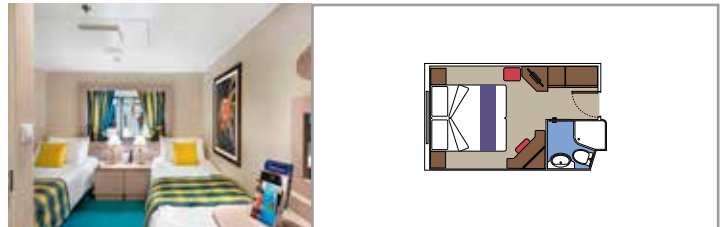

## INCLUDED FACILITIES

- Sitting area with sofa
- Spacious wardrobe
- Comfortable double or single beds (on request)
- Bathroom with bathtub, vanity area with hairdryer
- Interactive TV, telephone, safe, minibar and air conditioning
- Wifi connection available (for a fee)

### JUNIOR OCEAN VIEW WITH OBSTRUCTED VIEW

OO

 ≈12-13
  7
  2

The images are representative only. Size, layout and furniture may vary (within the same cabin category).

 Cabin size (m<sup>2</sup>)

 Balcony size (m<sup>2</sup>)