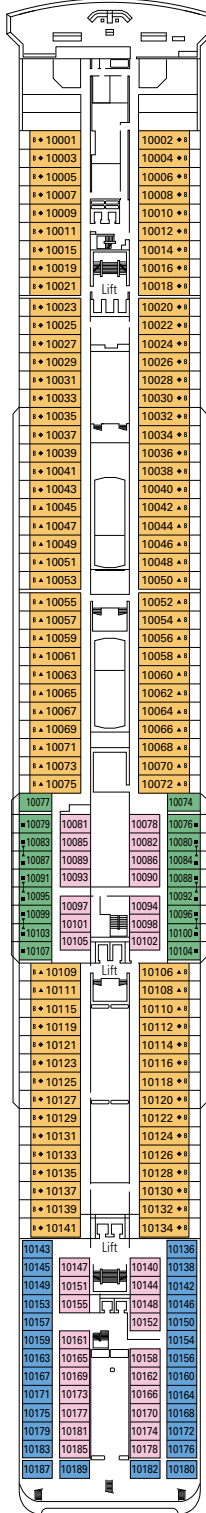

DECK 10
BELLINI